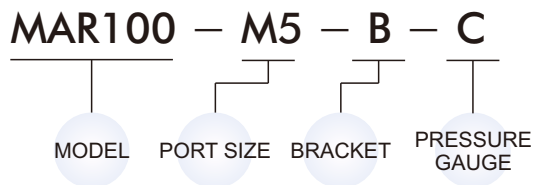

MAR100 series

AIR UNIT (R.UNIT)

Mindman

Symbol

Specification

Model	MAR100
Port size	M5×0.8
Medium	Air
Max. operating pressure	1 MPa
Proof pressure	1.5 MPa
Regulated pressure range	0.05~0.7MPa
Ambient temperature	-5~+60°C (No freezing)
Attachment	Pressure gauge (PG-25), bracket
Weight	100 g

Order example

Flow feature