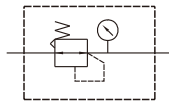

MAR100 series

AIR UNIT (R.UNIT)

Mindman

Symbol

Specification

Model	MAR100
Port size	M5×0.8
Medium	Air
Max. operating pressure	1 MPa
Proof pressure	1.5 MPa
Regulated pressure range	0.05~0.7MPa
Ambient temperature	-5~+60°C (No freezing)
Attachment	Pressure gauge (PG-25), bracket
Weight	100 g

Order example

Flow feature