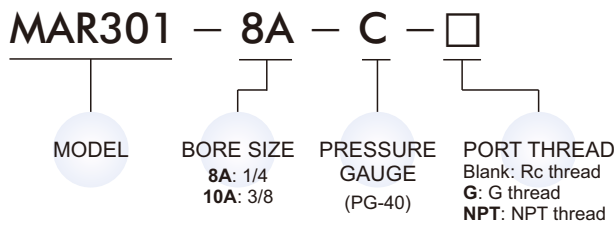

Order example