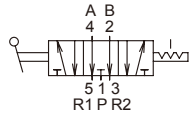

MVHB-500 series

HAND LEVER VALVE

Mindman

Specification

Model	MVHB-500(V)-4TV MVHB-500(V)-4TV-SP	MVHB-500(V)-4TV* MVHB-500(V)-4TV*-SP
Bore No.	15A	
Port size	Rc1/2	
No. of port	5	
No. of position	2	3
Medium	Air	
Operating pressure range	0~1.2 MPa	
Effective orifice	41 mm ²	
Ambient temperature	-5~+60°C (No freezing)	
Weight	519 g	560 g

Order example

MVHB – 500V – 4TVC – SP – G

MVHB-500-4TV

MVHB-500-4TVC

MVHB-500-4TVP

MVHB-500-4TVR

MVHB-500-4TV-SP

MVHB-500-4TVC-SP

MVHB-500-4TVP-SP

MVHB-500-4TVR-SP

MVHB-500 Dimensions

HAND LEVER VALVE

MVHB-500V-4TV

MVHB-500V-4TVC

MVHB-500V-4TVP

MVHB-500V-4TVR