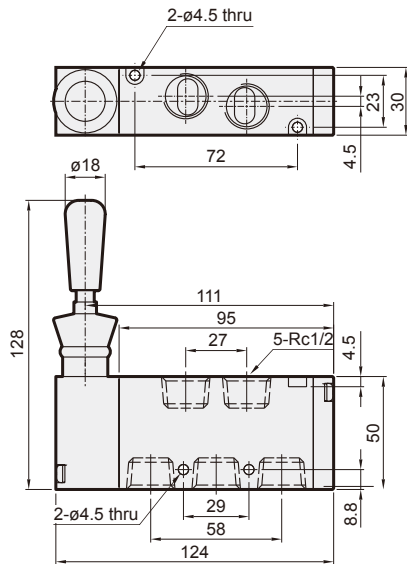

MVHB-500 Dimensions

HAND LEVER VALVE

MVHB-500V-4TV

MVHB-500V-4TVC

MVHB-500V-4TVP

MVHB-500V-4TVR

MVHB-500V-4TV-SP