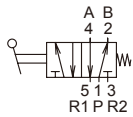

MVHB-500V-4TV-SP