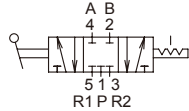

MVHB-500 series

HAND LEVER VALVE

Mindman

Specification

Model	MVHB-500(V)-4TV MVHB-500(V)-4TV-SP	MVHB-500(V)-4TV* MVHB-500(V)-4TV*-SP
Bore No.	15A	
Port size	Rc1/2	
No. of port	5	
No. of position	2	3
Medium	Air	
Operating pressure range	0~1.2 MPa	
Effective orifice	41 mm ²	
Ambient temperature	-5~+60°C (No freezing)	
Weight	519 g	560 g

Order example

MVHB – 500V – 4TVC – SP – G

MVHB-500-4TV

MVHB-500-4TVC

MVHB-500-4TVP

MVHB-500-4TVR

MVHB-500-4TV-SP

MVHB-500-4TVC-SP

MVHB-500-4TVP-SP

MVHB-500-4TVR-SP

MVHB-500 Dimensions

HAND LEVER VALVE

MVHB-500V-4TV

MVHB-500V-4TVC

MVHB-500V-4TVP

MVHB-500V-4TVR