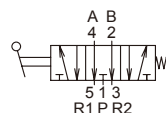

MVHB-500 series

HAND LEVER VALVE

Mindman

Specification

Model	MVHB-500(V)-4TV MVHB-500(V)-4TV-SP	MVHB-500(V)-4TV* MVHB-500(V)-4TV*-SP
Bore No.	15A	
Port size	Rc1/2	
No. of port	5	
No. of position	2	3
Medium	Air	
Operating pressure range	0~1.2 MPa	
Effective orifice	41 mm ²	
Ambient temperature	-5~+60°C (No freezing)	
Weight	519 g	560 g

Order example

MVHB – 500V – 4TVC – SP – G

MVHB-500-4TV

MVHB-500-4TVC

MVHB-500-4TVP

MVHB-500-4TVR

MVHB-500-4TV-SP

MVHB-500-4TVC-SP

MVHB-500-4TVP-SP

MVHB-500-4TVR-SP

MVHB-500 Dimensions

HAND LEVER VALVE

MVHB-500V-4TV

MVHB-500V-4TVC

MVHB-500V-4TVP

MVHB-500V-4TVR