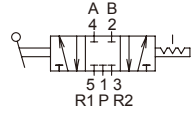

Order example

MVHB – 500V – 4TVC – SP – G

MVHB-500-4TV

MVHB-500-4TVC

MVHB-500-4TVP

MVHB-500-4TVR

MVHB-500-4TV-SP

MVHB-500-4TVC-SP

MVHB-500-4TVP-SP

MVHB-500-4TVR-SP

MVHB-500 Dimensions

HAND LEVER VALVE

MVHB-500V-4TV

MVHB-500V-4TVC

MVHB-500V-4TVP

MVHB-500V-4TVR

MVHB-500V-4TV-SP

MVHB-500V-4TVC-SP

MVHB-500V-4TVP-SP

MVHB-500V-4TVR-SP