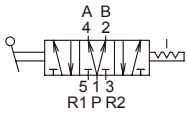

Order example

MVHB – 500V – 4TVC – SP – G

MVHB-500-4TV

MVHB-500-4TVC

MVHB-500-4TVP

MVHB-500-4TVR

MVHB-500-4TV-SP

MVHB-500-4TVC-SP

MVHB-500-4TVP-SP

MVHB-500-4TVR-SP

MVHB-500 Dimensions

HAND LEVER VALVE

MVHB-500V-4TV

MVHB-500V-4TVC

MVHB-500V-4TVP

MVHB-500V-4TVR