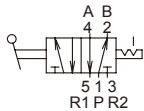

MVHB-500 series

HAND LEVER VALVE

Mindman

Specification

Model	MVHB-500(V)-4TV MVHB-500(V)-4TV-SP	MVHB-500(V)-4TV* MVHB-500(V)-4TV*-SP
Bore No.	15A	
Port size	Rc1/2	
No. of port	5	
No. of position	2	3
Medium	Air	
Operating pressure range	0~1.2 MPa	
Effective orifice	41 mm ²	
Ambient temperature	-5~+60°C (No freezing)	
Weight	519 g	560 g

Order example

MVHB – 500V – 4TVC – SP – G

MVHB-500-4TV

MVHB-500-4TVC

MVHB-500-4TVP

MVHB-500-4TVR

MVHB-500-4TV-SP

MVHB-500-4TVC-SP

MVHB-500-4TVP-SP

MVHB-500-4TVR-SP

MVHB-500 Dimensions

HAND LEVER VALVE

MVHB-500V-4TV

MVHB-500V-4TVC

MVHB-500V-4TVP

MVHB-500V-4TVR