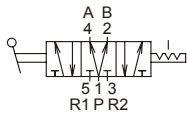

MVHB-500 series

HAND LEVER VALVE

Mindman

Specification

Model	MVHB-500(V)-4TV MVHB-500(V)-4TV-SP	MVHB-500(V)-4TV* MVHB-500(V)-4TV*-SP
Bore No.	15A	
Port size	Rc1/2	
No. of port	5	
No. of position	2	3
Medium	Air	
Operating pressure range	0~1.2 MPa	
Effective orifice	41 mm ²	
Ambient temperature	-5~+60°C (No freezing)	
Weight	519 g	560 g

Order example

MVHB – 500V – 4TVC – SP – G

MVHB-500-4TV

MVHB-500-4TVC

MVHB-500-4TVP

MVHB-500-4TVR

MVHB-500-4TV-SP

MVHB-500-4TVC-SP

MVHB-500-4TVP-SP

MVHB-500-4TVR-SP

MVHB-500 Dimensions

HAND LEVER VALVE

MVHB-500V-4TV

MVHB-500V-4TVC

MVHB-500V-4TVP

MVHB-500V-4TVR