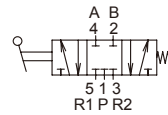

MVHB-500V-4TVC-SP