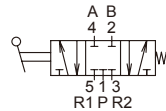

MVHB-500 series

HAND LEVER VALVE

Mindman

Specification

Model	MVHB-500(V)-4TV MVHB-500(V)-4TV-SP	MVHB-500(V)-4TV* MVHB-500(V)-4TV*-SP
Bore No.	15A	
Port size	Rc1/2	
No. of port	5	
No. of position	2	3
Medium	Air	
Operating pressure range	0~1.2 MPa	
Effective orifice	41 mm ²	
Ambient temperature	-5~+60°C (No freezing)	
Weight	519 g	560 g

Order example

MVHB – 500V – 4TVC – SP – G

MVHB-500-4TV

MVHB-500-4TVC

MVHB-500-4TVP

MVHB-500-4TVR

MVHB-500-4TV-SP

MVHB-500-4TVC-SP

MVHB-500-4TVP-SP

MVHB-500-4TVR-SP

MVHB-500 Dimensions

HAND LEVER VALVE

MVHB-500V-4TV

MVHB-500V-4TVC

MVHB-500V-4TVP

MVHB-500V-4TVR