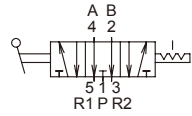

Order example

MVHB – 500V – 4TVC – SP – G

MVHB-500-4TV

MVHB-500-4TVC

MVHB-500-4TVP

MVHB-500-4TVR

MVHB-500-4TV-SP

MVHB-500-4TVC-SP

MVHB-500-4TVP-SP

MVHB-500-4TVR-SP

MVHB-500 Dimensions

HAND LEVER VALVE

MVHB-500V-4TV

MVHB-500V-4TVC

MVHB-500V-4TVP

MVHB-500V-4TVR