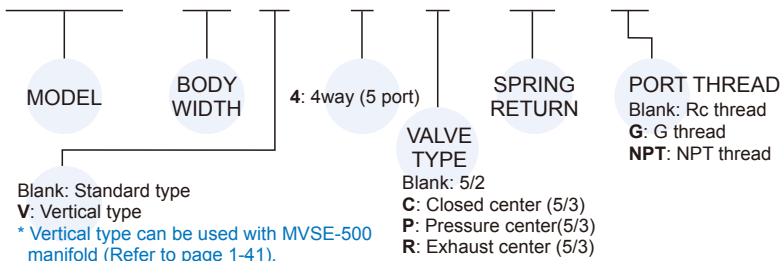

MVHB-500 series

HAND LEVER VALVE

Mindman

Specification

Model	MVHB-500(V)-4TV MVHB-500(V)-4TV-SP	MVHB-500(V)-4TV* MVHB-500(V)-4TV*-SP
Bore No.	15A	
Port size	Rc1/2	
No. of port	5	
No. of position	2	3
Medium	Air	
Operating pressure range	0~1.2 MPa	
Effective orifice	41 mm ²	
Ambient temperature	-5~+60°C (No freezing)	
Weight	519 g	560 g

Order example

MVHB – 500V – 4TVC – SP – G

MVHB-500-4TV

MVHB-500-4TVC

MVHB-500-4TVP

MVHB-500-4TVR

MVHB-500-4TV-SP

MVHB-500-4TVC-SP

MVHB-500-4TVP-SP

MVHB-500-4TVR-SP

MVHB-500 Dimensions

HAND LEVER VALVE

MVHB-500V-4TV

MVHB-500V-4TVC

MVHB-500V-4TVP

MVHB-500V-4TVR