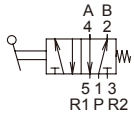

MVHB-500 series

HAND LEVER VALVE

Mindman

Specification

Model	MVHB-500(V)-4TV MVHB-500(V)-4TV-SP	MVHB-500(V)-4TV* MVHB-500(V)-4TV*-SP
Bore No.	15A	
Port size	Rc1/2	
No. of port	5	
No. of position	2	3
Medium	Air	
Operating pressure range	0~1.2 MPa	
Effective orifice	41 mm ²	
Ambient temperature	-5~+60°C (No freezing)	
Weight	519 g	560 g

Order example

MVHB – 500V – 4TVC – SP – G

MVHB-500-4TV

MVHB-500-4TVC

MVHB-500-4TVP

MVHB-500-4TVR

MVHB-500-4TV-SP

MVHB-500-4TVC-SP

MVHB-500-4TVP-SP

MVHB-500-4TVR-SP

MVHB-500 Dimensions

HAND LEVER VALVE

MVHB-500V-4TV

MVHB-500V-4TVC

MVHB-500V-4TVP

MVHB-500V-4TVR