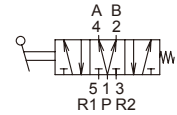

MVHB-500V-4TVP-SP