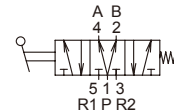

MVHB-500 series

HAND LEVER VALVE

Mindman

Specification

Model	MVHB-500(V)-4TV MVHB-500(V)-4TV-SP	MVHB-500(V)-4TV* MVHB-500(V)-4TV*-SP
Bore No.	15A	
Port size	Rc1/2	
No. of port	5	
No. of position	2	3
Medium	Air	
Operating pressure range	0~1.2 MPa	
Effective orifice	41 mm ²	
Ambient temperature	-5~+60°C (No freezing)	
Weight	519 g	560 g

Order example

MVHB – 500V – 4TVC – SP – G

MVHB-500-4TV

MVHB-500-4TVC

MVHB-500-4TVP

MVHB-500-4TVR

MVHB-500-4TV-SP

MVHB-500-4TVC-SP

MVHB-500-4TVP-SP

MVHB-500-4TVR-SP

MVHB-500 Dimensions

HAND LEVER VALVE

MVHB-500V-4TV

MVHB-500V-4TVC

MVHB-500V-4TVP

MVHB-500V-4TVR