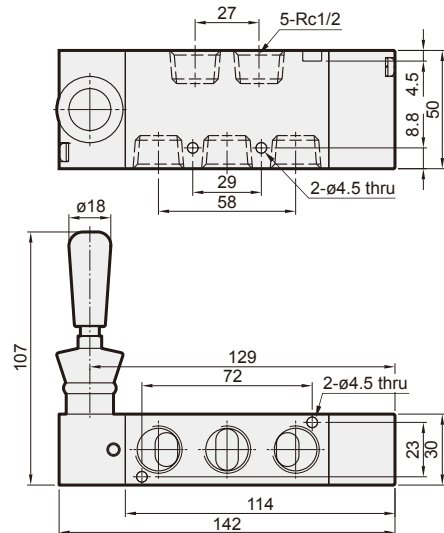

MVHB-500 series

HAND LEVER VALVE

Mindman

Specification

Model	MVHB-500(V)-4TV MVHB-500(V)-4TV-SP	MVHB-500(V)-4TV* MVHB-500(V)-4TV*-SP
Bore No.	15A	
Port size	Rc1/2	
No. of port	5	
No. of position	2	3
Medium	Air	
Operating pressure range	0~1.2 MPa	
Effective orifice	41 mm ²	
Ambient temperature	-5~+60°C (No freezing)	
Weight	519 g	560 g

Order example

MVHB – 500V – 4TVC – SP – G

MVHB-500-4TV

MVHB-500-4TVC

MVHB-500-4TVP

MVHB-500-4TVR

MVHB-500-4TV-SP

MVHB-500-4TVC-SP

MVHB-500-4TVP-SP

MVHB-500-4TVR-SP

MVHB-500 Dimensions

HAND LEVER VALVE

MVHB-500V-4TV

MVHB-500V-4TVC

MVHB-500V-4TVP

MVHB-500V-4TVR