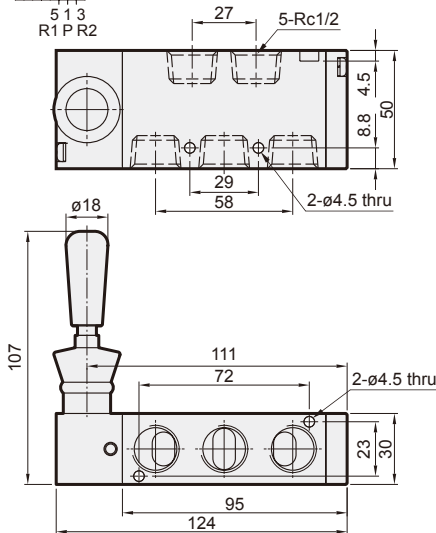

MVHB-500 series

HAND LEVER VALVE

Mindman

Specification

Model	MVHB-500(V)-4TV MVHB-500(V)-4TV-SP	MVHB-500(V)-4TV* MVHB-500(V)-4TV*-SP
Bore No.	15A	
Port size	Rc1/2	
No. of port	5	
No. of position	2	3
Medium	Air	
Operating pressure range	0~1.2 MPa	
Effective orifice	41 mm ²	
Ambient temperature	-5~+60°C (No freezing)	
Weight	519 g	560 g

Order example

MVHB – 500V – 4TVC – SP – G

MVHB-500-4TV

MVHB-500-4TVC

MVHB-500-4TVP

MVHB-500-4TVR

MVHB-500-4TV-SP

MVHB-500-4TVC-SP

MVHB-500-4TVP-SP

MVHB-500-4TVR-SP

MVHB-500 Dimensions

HAND LEVER VALVE

MVHB-500V-4TV

MVHB-500V-4TVC

MVHB-500V-4TVP

MVHB-500V-4TVR