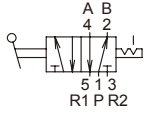

Order example

MVHB – 500V – 4TVC – SP – G

MVHB-500-4TV

MVHB-500-4TVC

MVHB-500-4TVP

MVHB-500-4TVR

MVHB-500-4TV-SP

MVHB-500-4TVC-SP

MVHB-500-4TVP-SP

MVHB-500-4TVR-SP

MVHB-500 Dimensions

HAND LEVER VALVE

MVHB-500V-4TV

MVHB-500V-4TVC

MVHB-500V-4TVP

MVHB-500V-4TVR